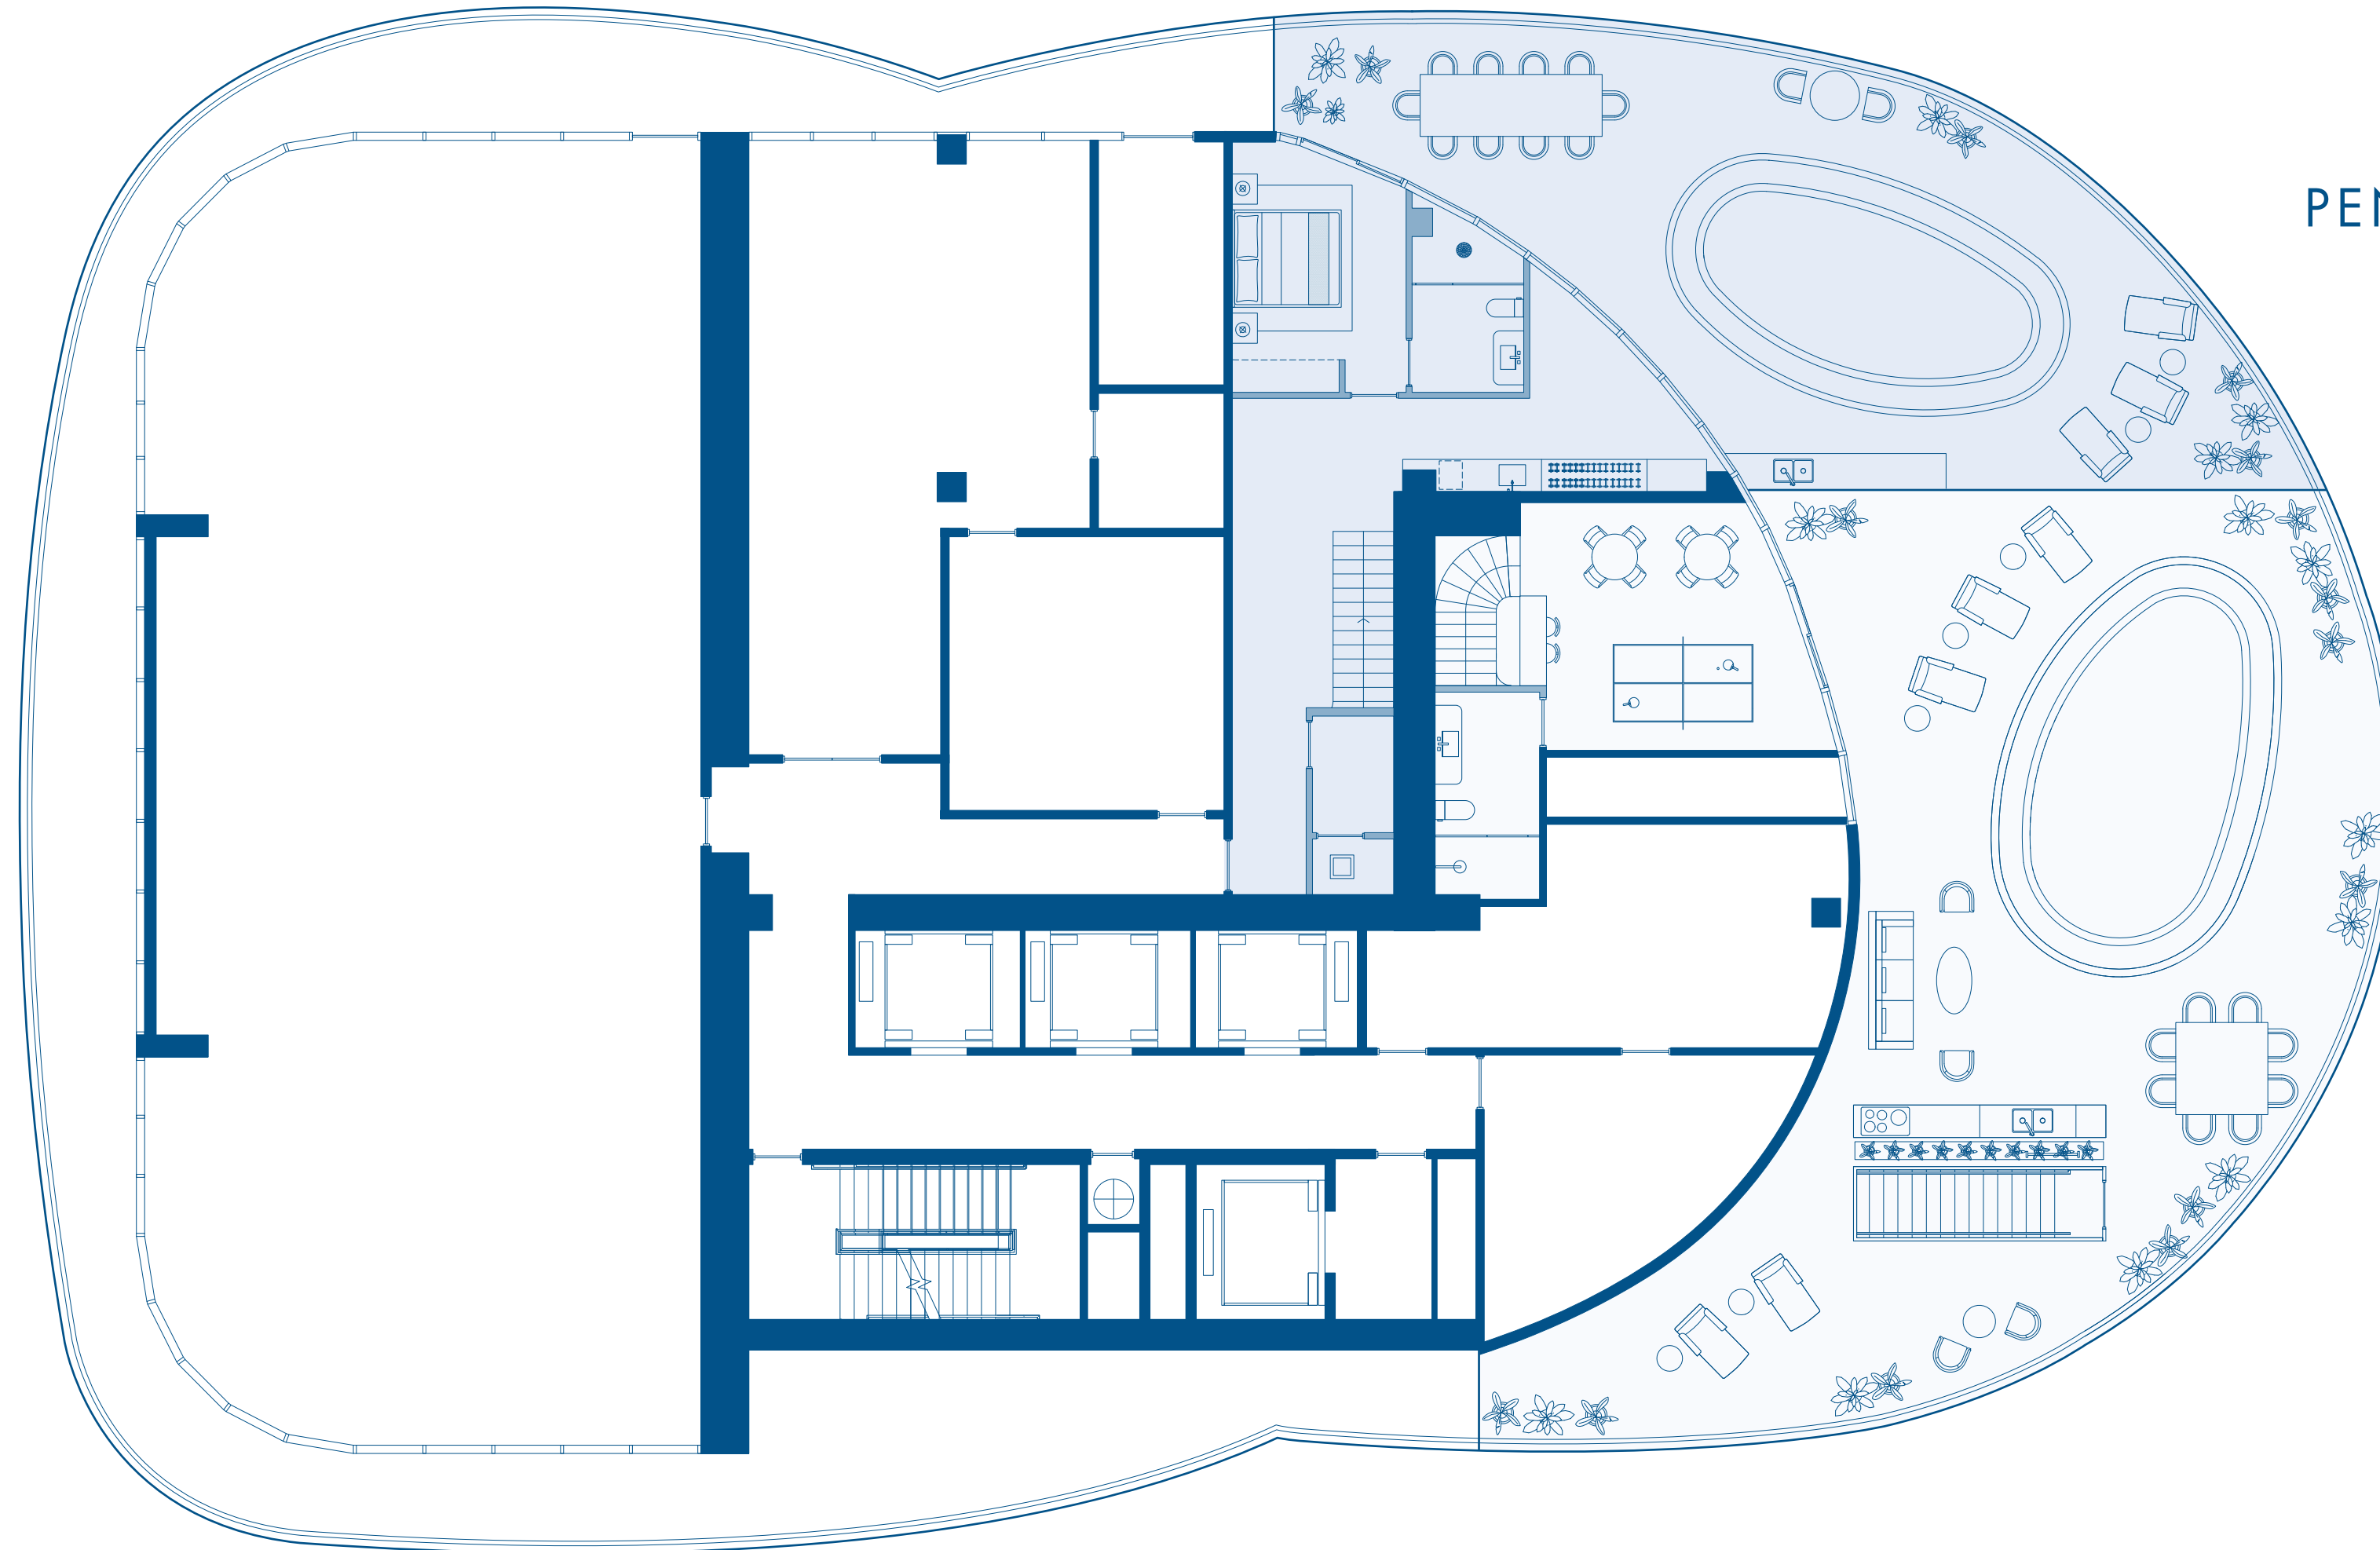

5 BEDROOMS
6 BATHROOMS

BRICKELL SKYLINE

SIMPSON PARK

NOT TO SCALE

LEVEL 82

TRADIZIONALE

BISCYANE BAY

BRICKELL SKYLINE

SIMPSON PARK

PENTHOUSE 04 (THIRD FLOOR)

4 BEDROOMS
4 BATHROOMS

PENTHOUSE 03 (THIRD FLOOR)

5 BEDROOMS
6 BATHROOMS

LEVEL 82

CONTEMPORANEO

BISCYANE BAY

BRICKELL SKYLINE

SIMPSON PARK

PENTHOUSE 04 (THIRD FLOOR)

4 BEDROOMS
4 BATHROOMS

PENTHOUSE 03 (THIRD FLOOR)

5 BEDROOMS
6 BATHROOMS