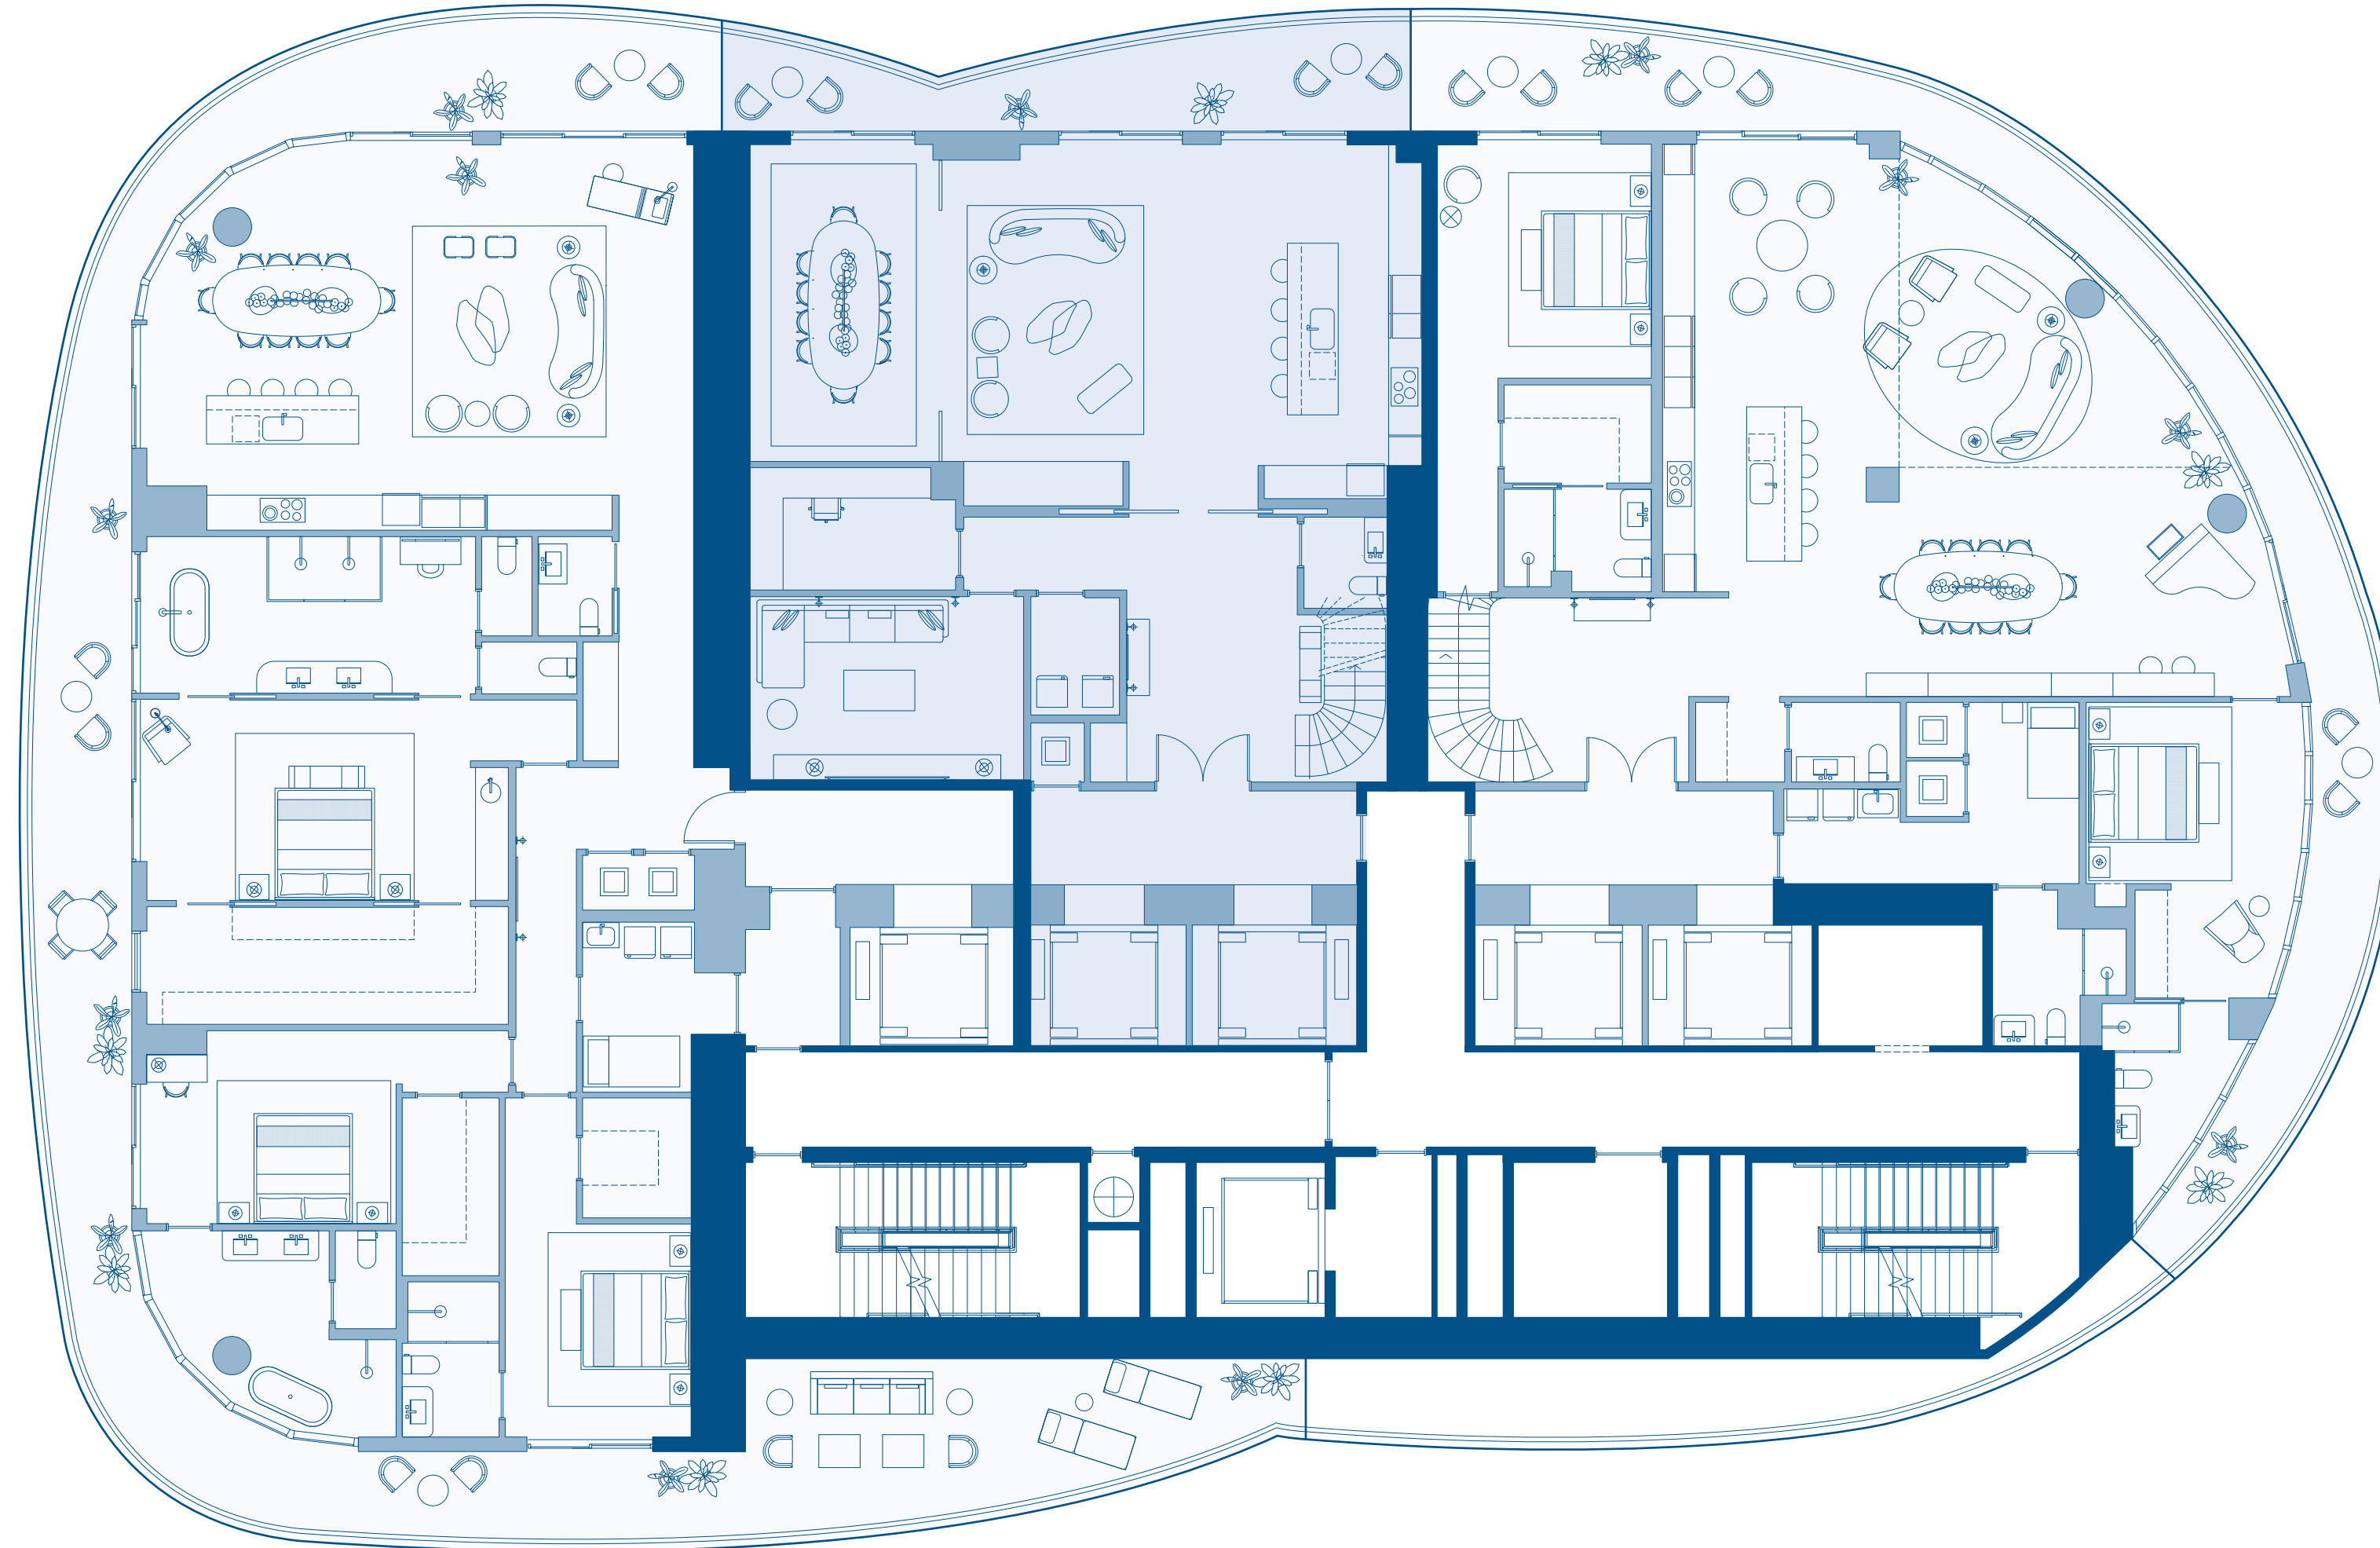

LEVEL 80

CONTEMPORANEO

BISCYANE BAY

PENTHOUSE 04
(FIRST FLOOR)

4 BEDROOMS
4 BATHROOMS

PENTHOUSE 02

3 BEDROOMS
3 BATHROOMS

PENTHOUSE 03
(FIRST FLOOR)