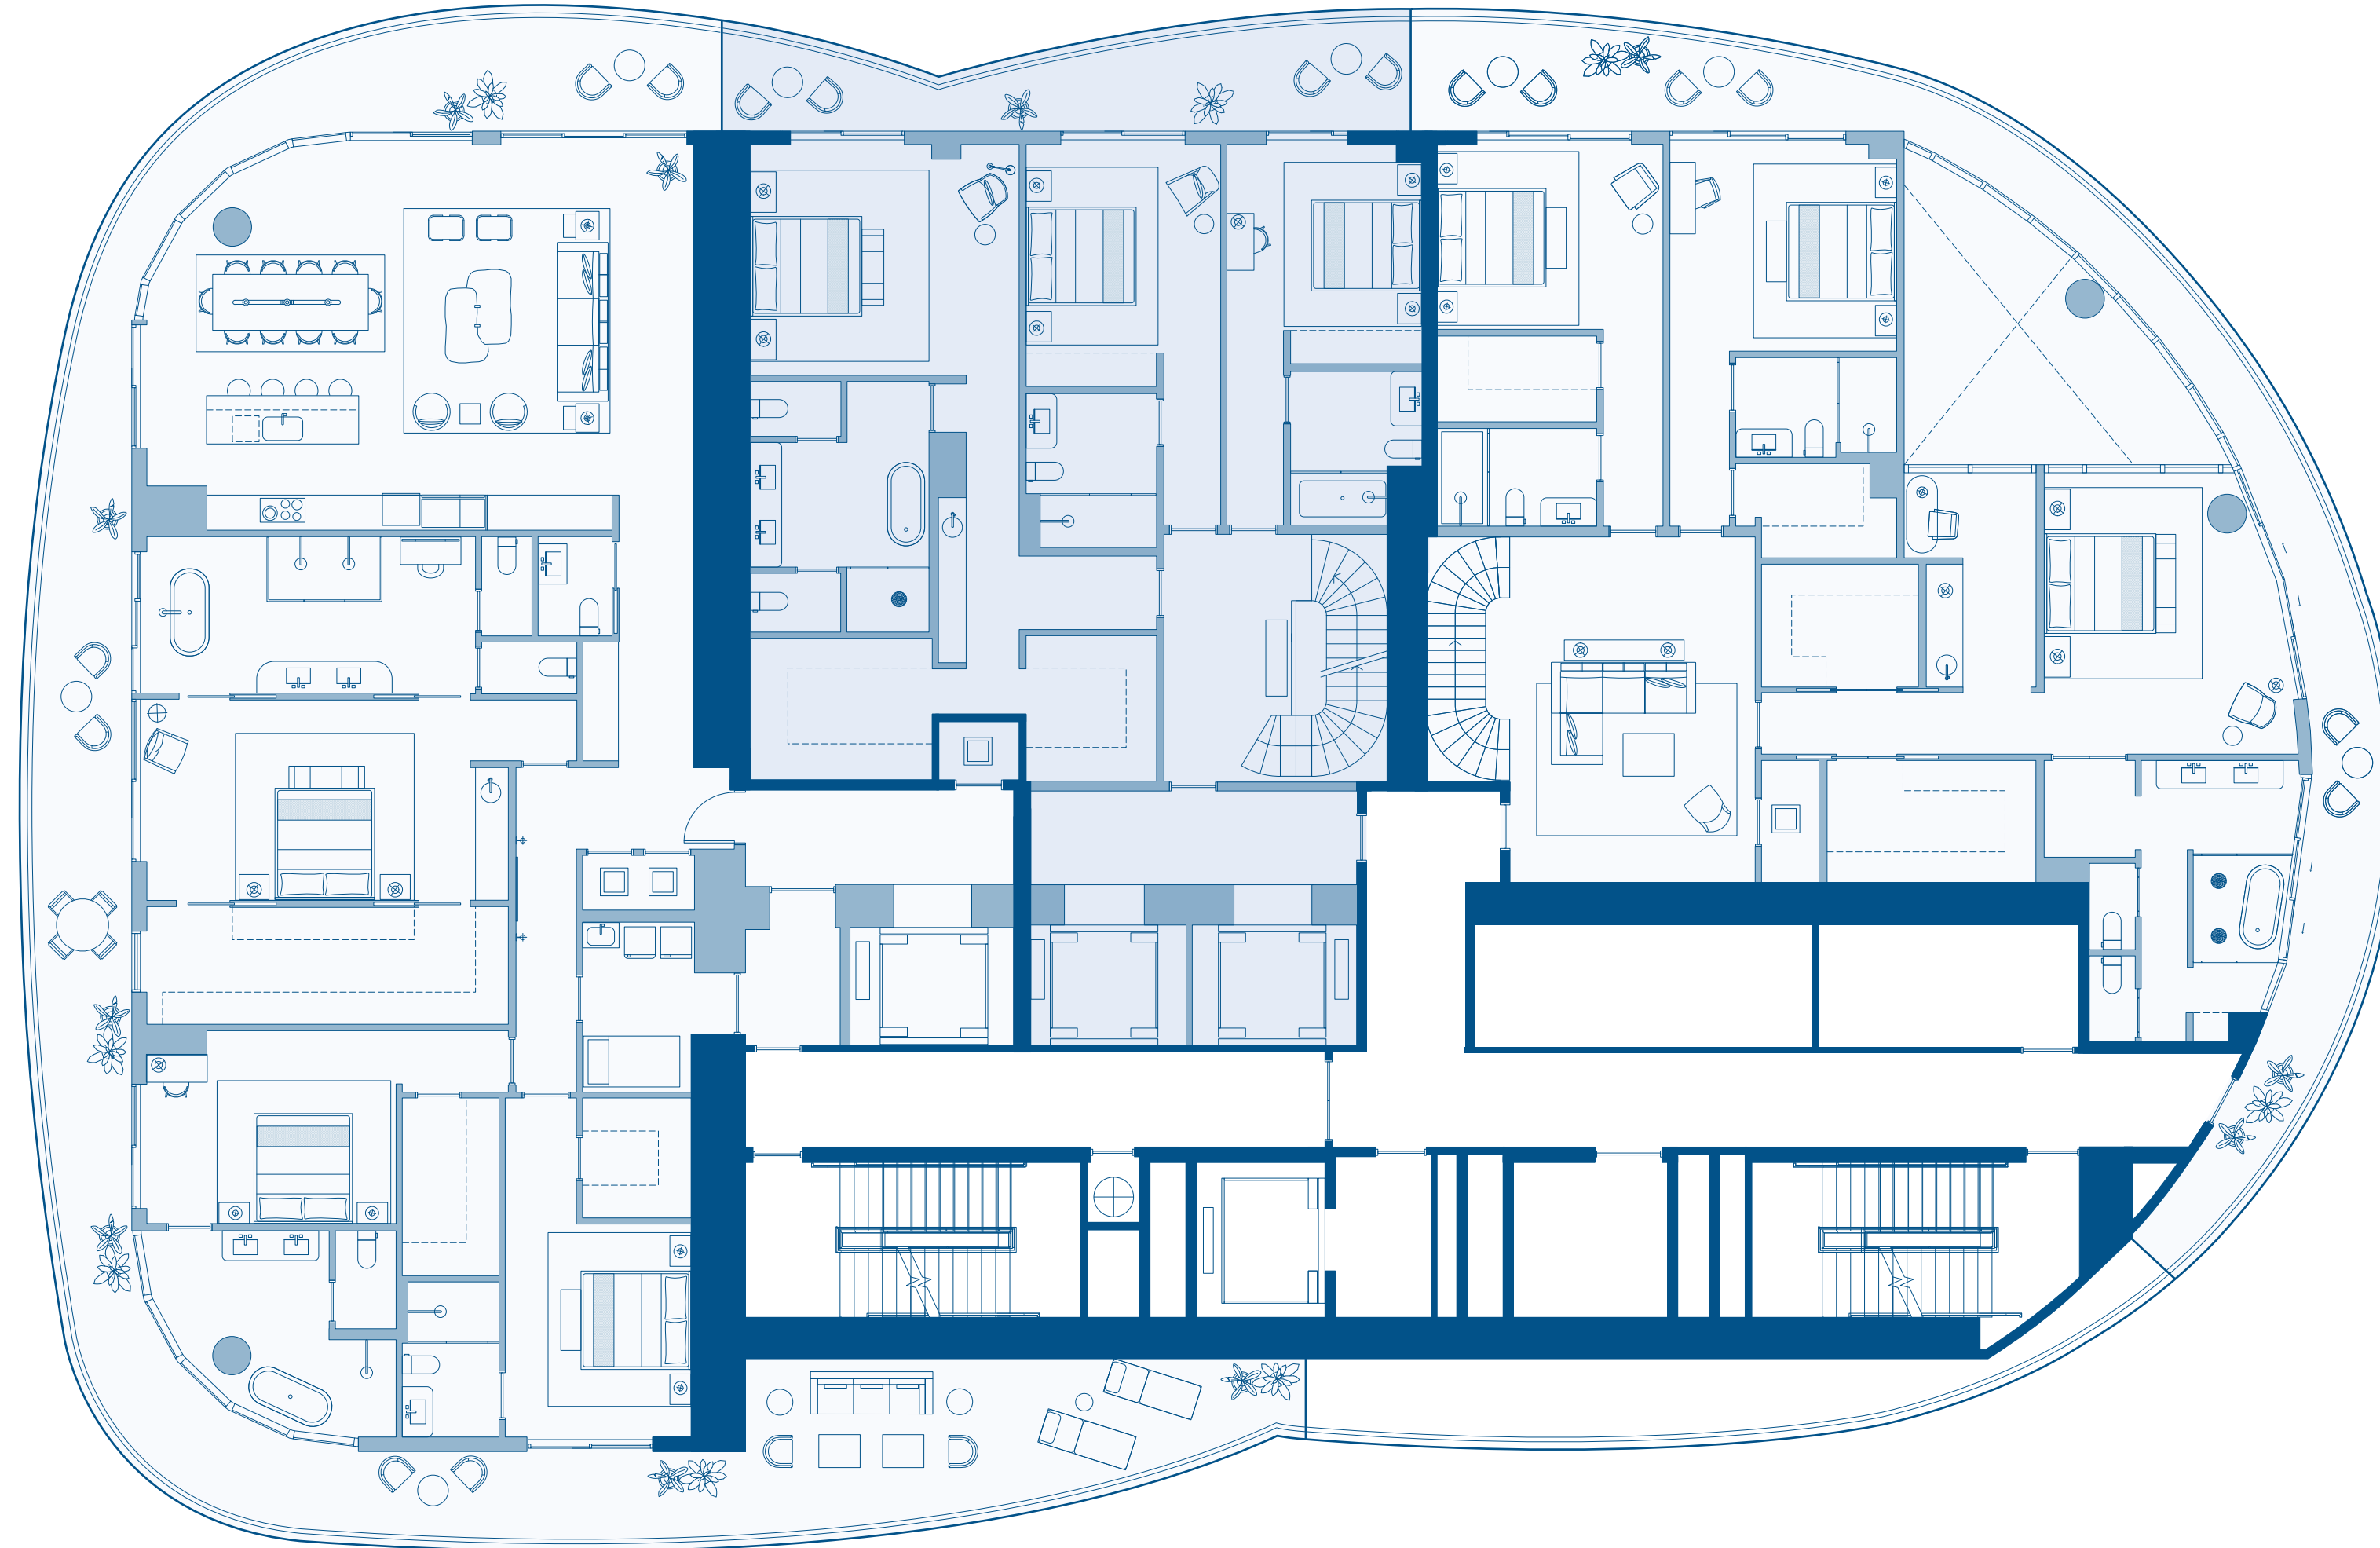

5 BEDROOMS
6 BATHROOMS

BRICKELL SKYLINE

SIMPSON PARK

NOT TO SCALE

LEVEL 81

TRADIZIONALE

BISCYANE BAY

PENTHOUSE 04 (SECOND FLOOR)

4 BEDROOMS
4 BATHROOMS

PENTHOUSE 02

3 BEDROOMS
3 BATHROOMS

PENTHOUSE 03 (SECOND FLOOR)

5 BEDROOMS
6 BATHROOMS

BRICKELL SKYLINE

SIMPSON PARK

NOT TO SCALE