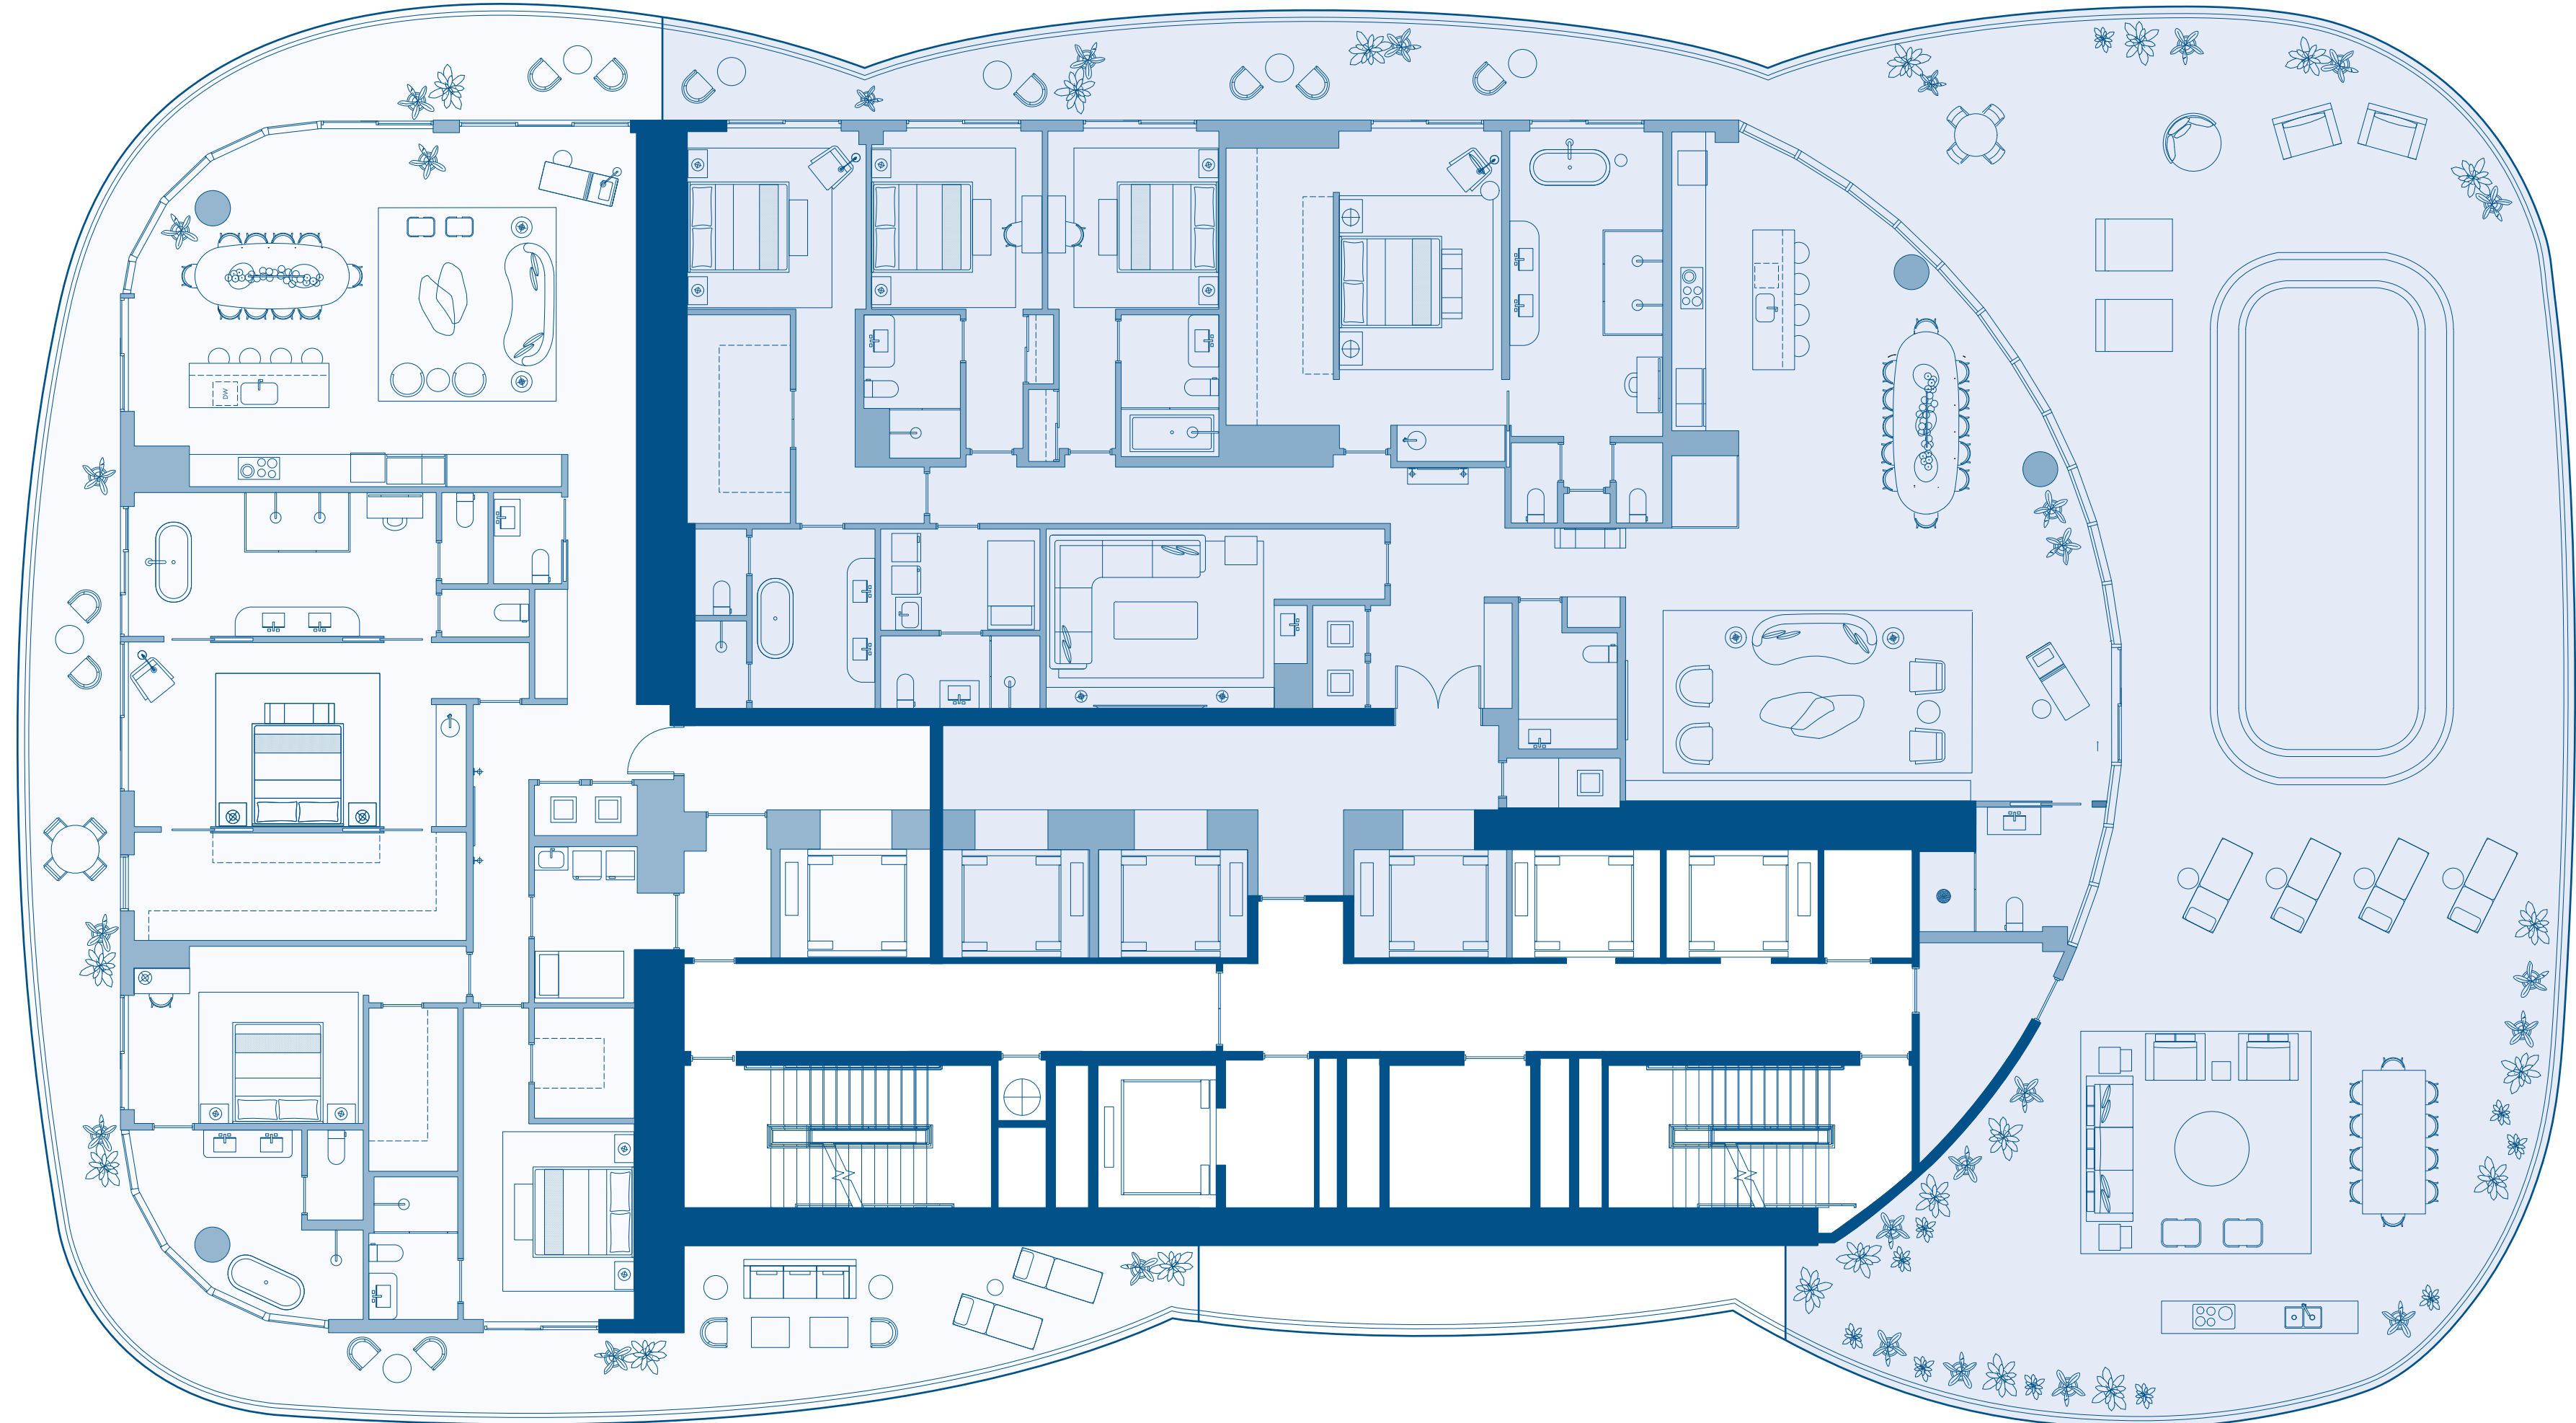

SIMPSON PARK

NOT TO SCALE

LEVEL 79

CONTEMPORANEO

BISCYANE BAY

PENTHOUSE 01

4 BEDROOMS
5 BATHROOMS

BRICKELL SKYLINE