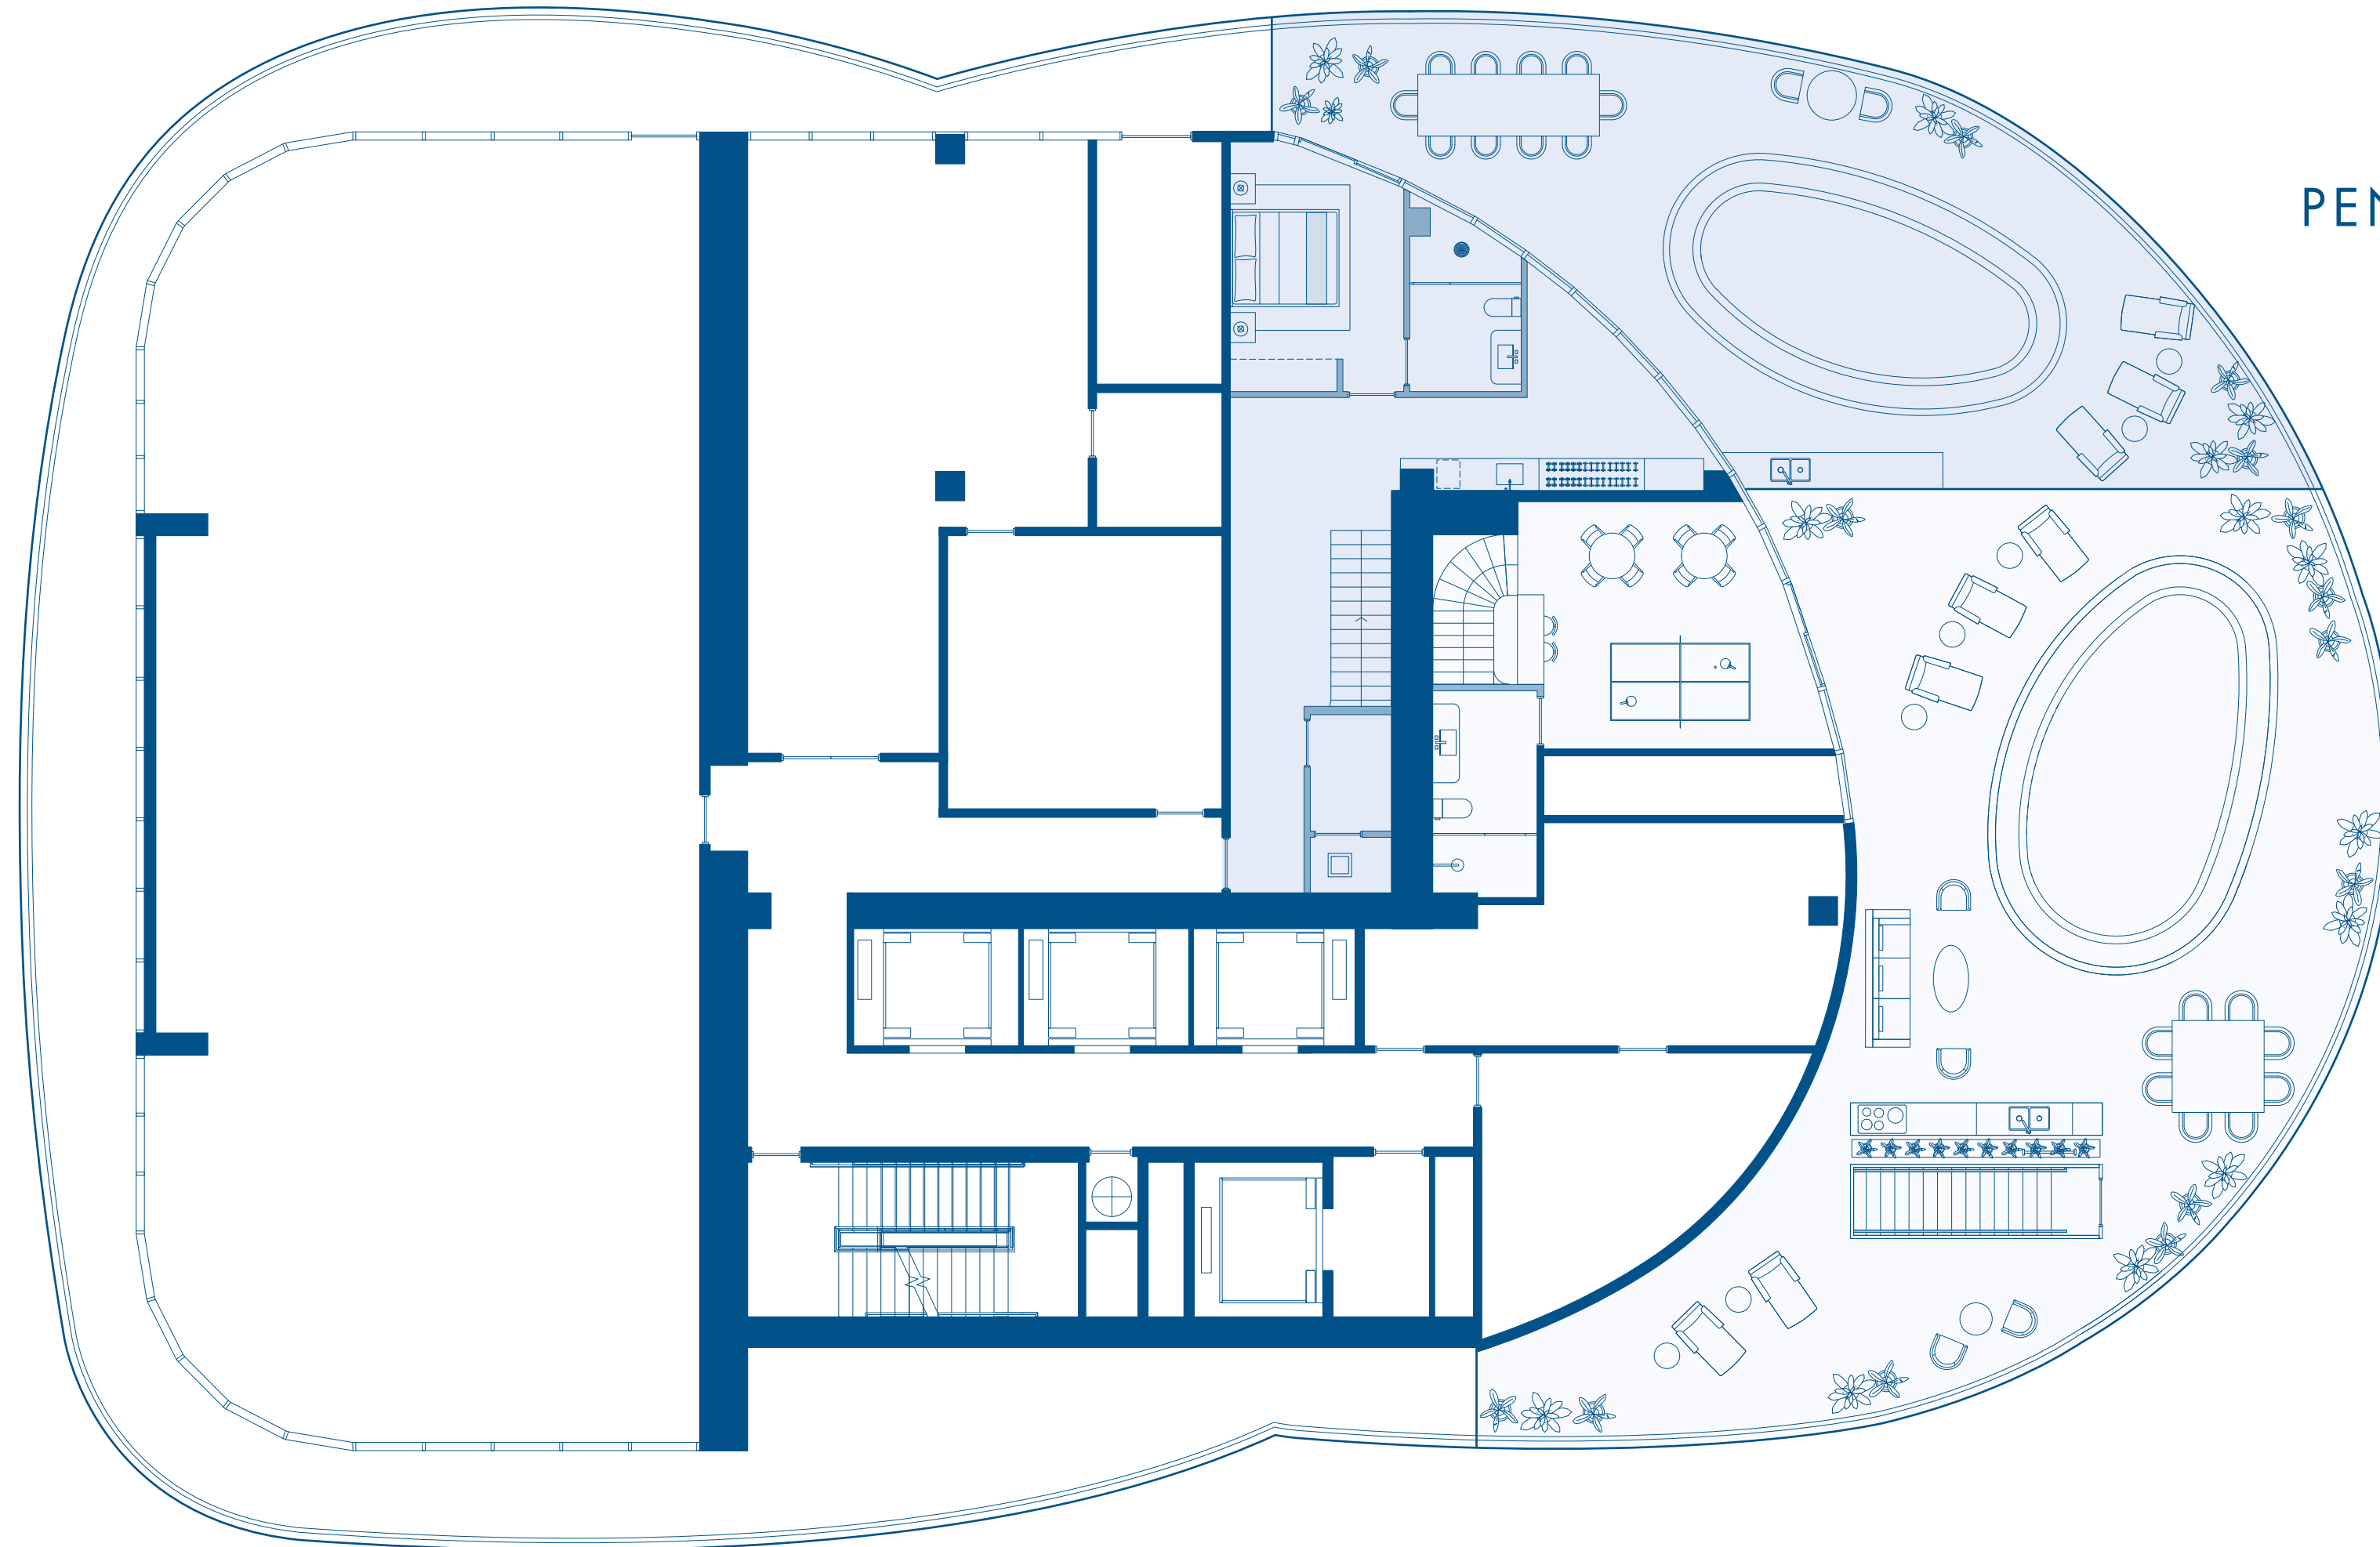

5 BEDROOMS
6 BATHROOMS

BRICKELL SKYLINE

SIMPSON PARK

NOT TO SCALE

LEVEL 82

TRADIZIONALE

BISCYANE BAY

BRICKELL SKYLINE

SIMPSON PARK

PENTHOUSE 04 (THIRD FLOOR)

4 BEDROOMS
4 BATHROOMS

PENTHOUSE 03 (THIRD FLOOR)

5 BEDROOMS
6 BATHROOMS

LEVEL 82

CONTEMPORANEO

BISCYANE BAY