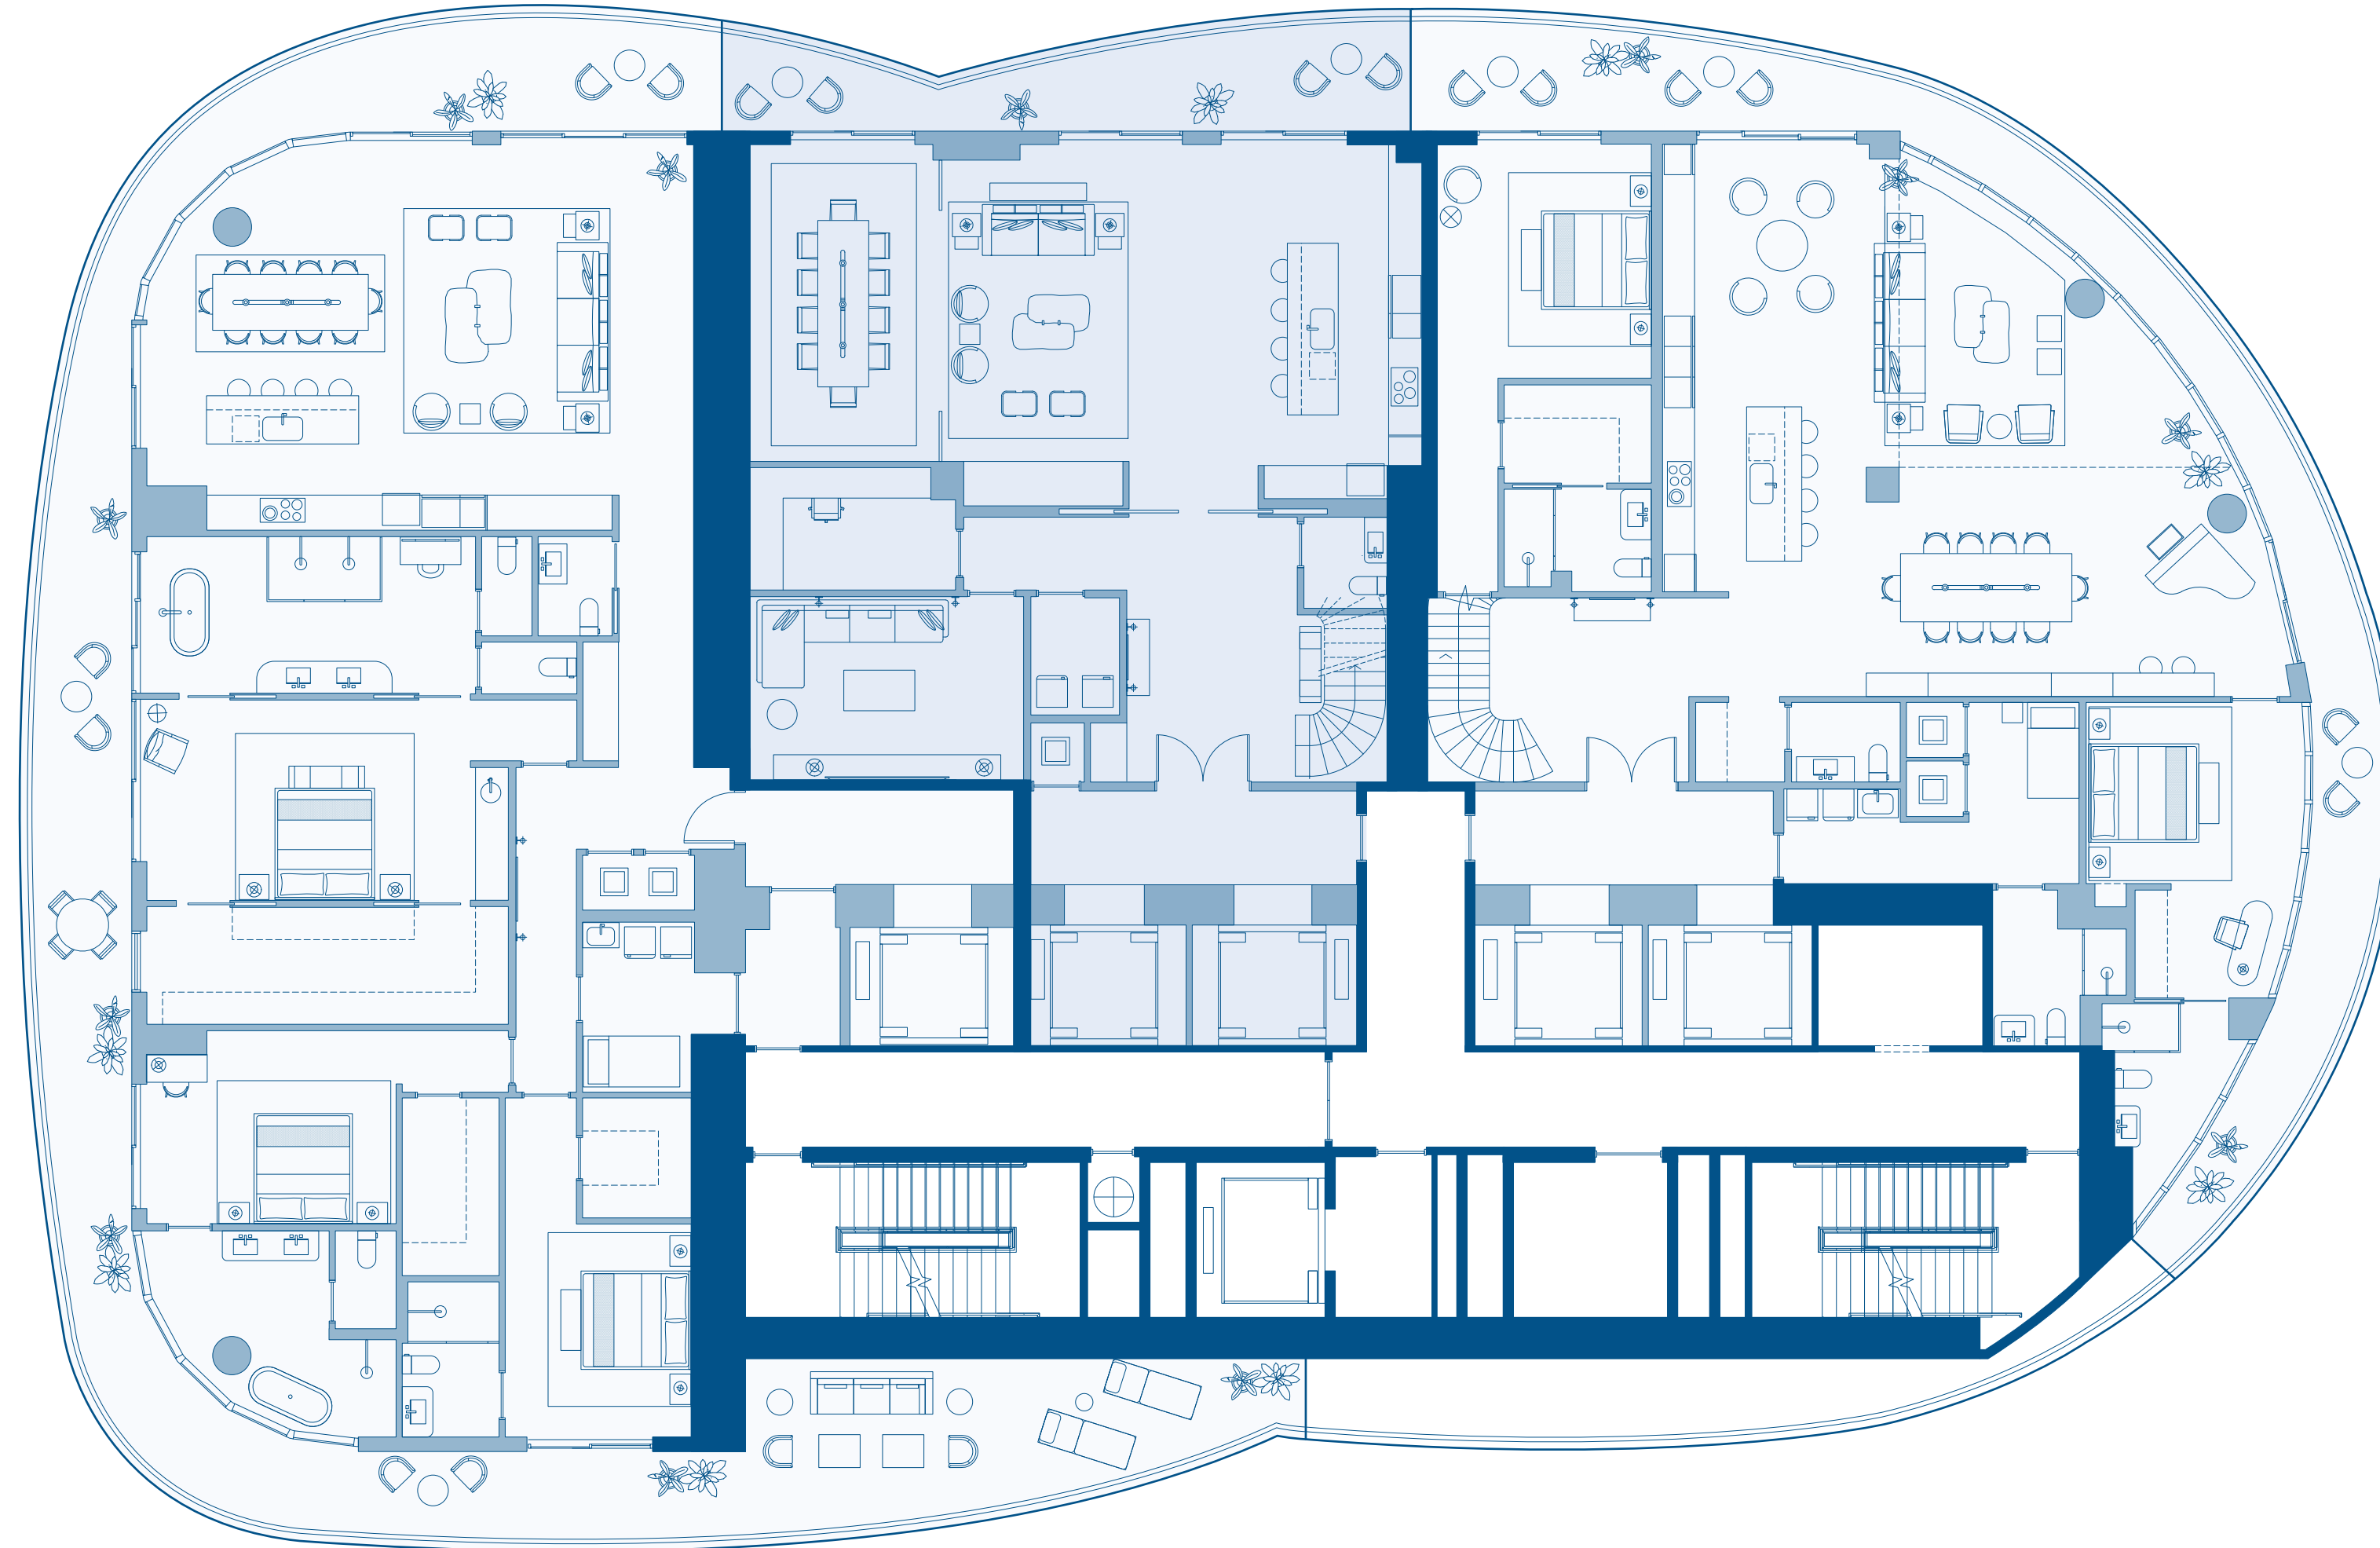

PENTHOUSE 02

3 BEDROOMS
3 BATHROOMS

SIMPSON PARK

NOT TO SCALE

LEVEL 80

TRADIZIONALE

BISCYANE BAY

PENTHOUSE 04 (FIRST FLOOR)

4 BEDROOMS
4 BATHROOMS

PENTHOUSE 02

3 BEDROOMS
3 BATHROOMS

PENTHOUSE 03 (FIRST FLOOR)

5 BEDROOMS
6 BATHROOMS

BRICKELL SKYLINE

SIMPSON PARK

NOT TO SCALE

LEVEL 80

CONTEMPORANEO

BISCYANE BAY

PENTHOUSE 04
(FIRST FLOOR)

4 BEDROOMS
4 BATHROOMS

PENTHOUSE 02

3 BEDROOMS
3 BATHROOMS

PENTHOUSE 03
(FIRST FLOOR)