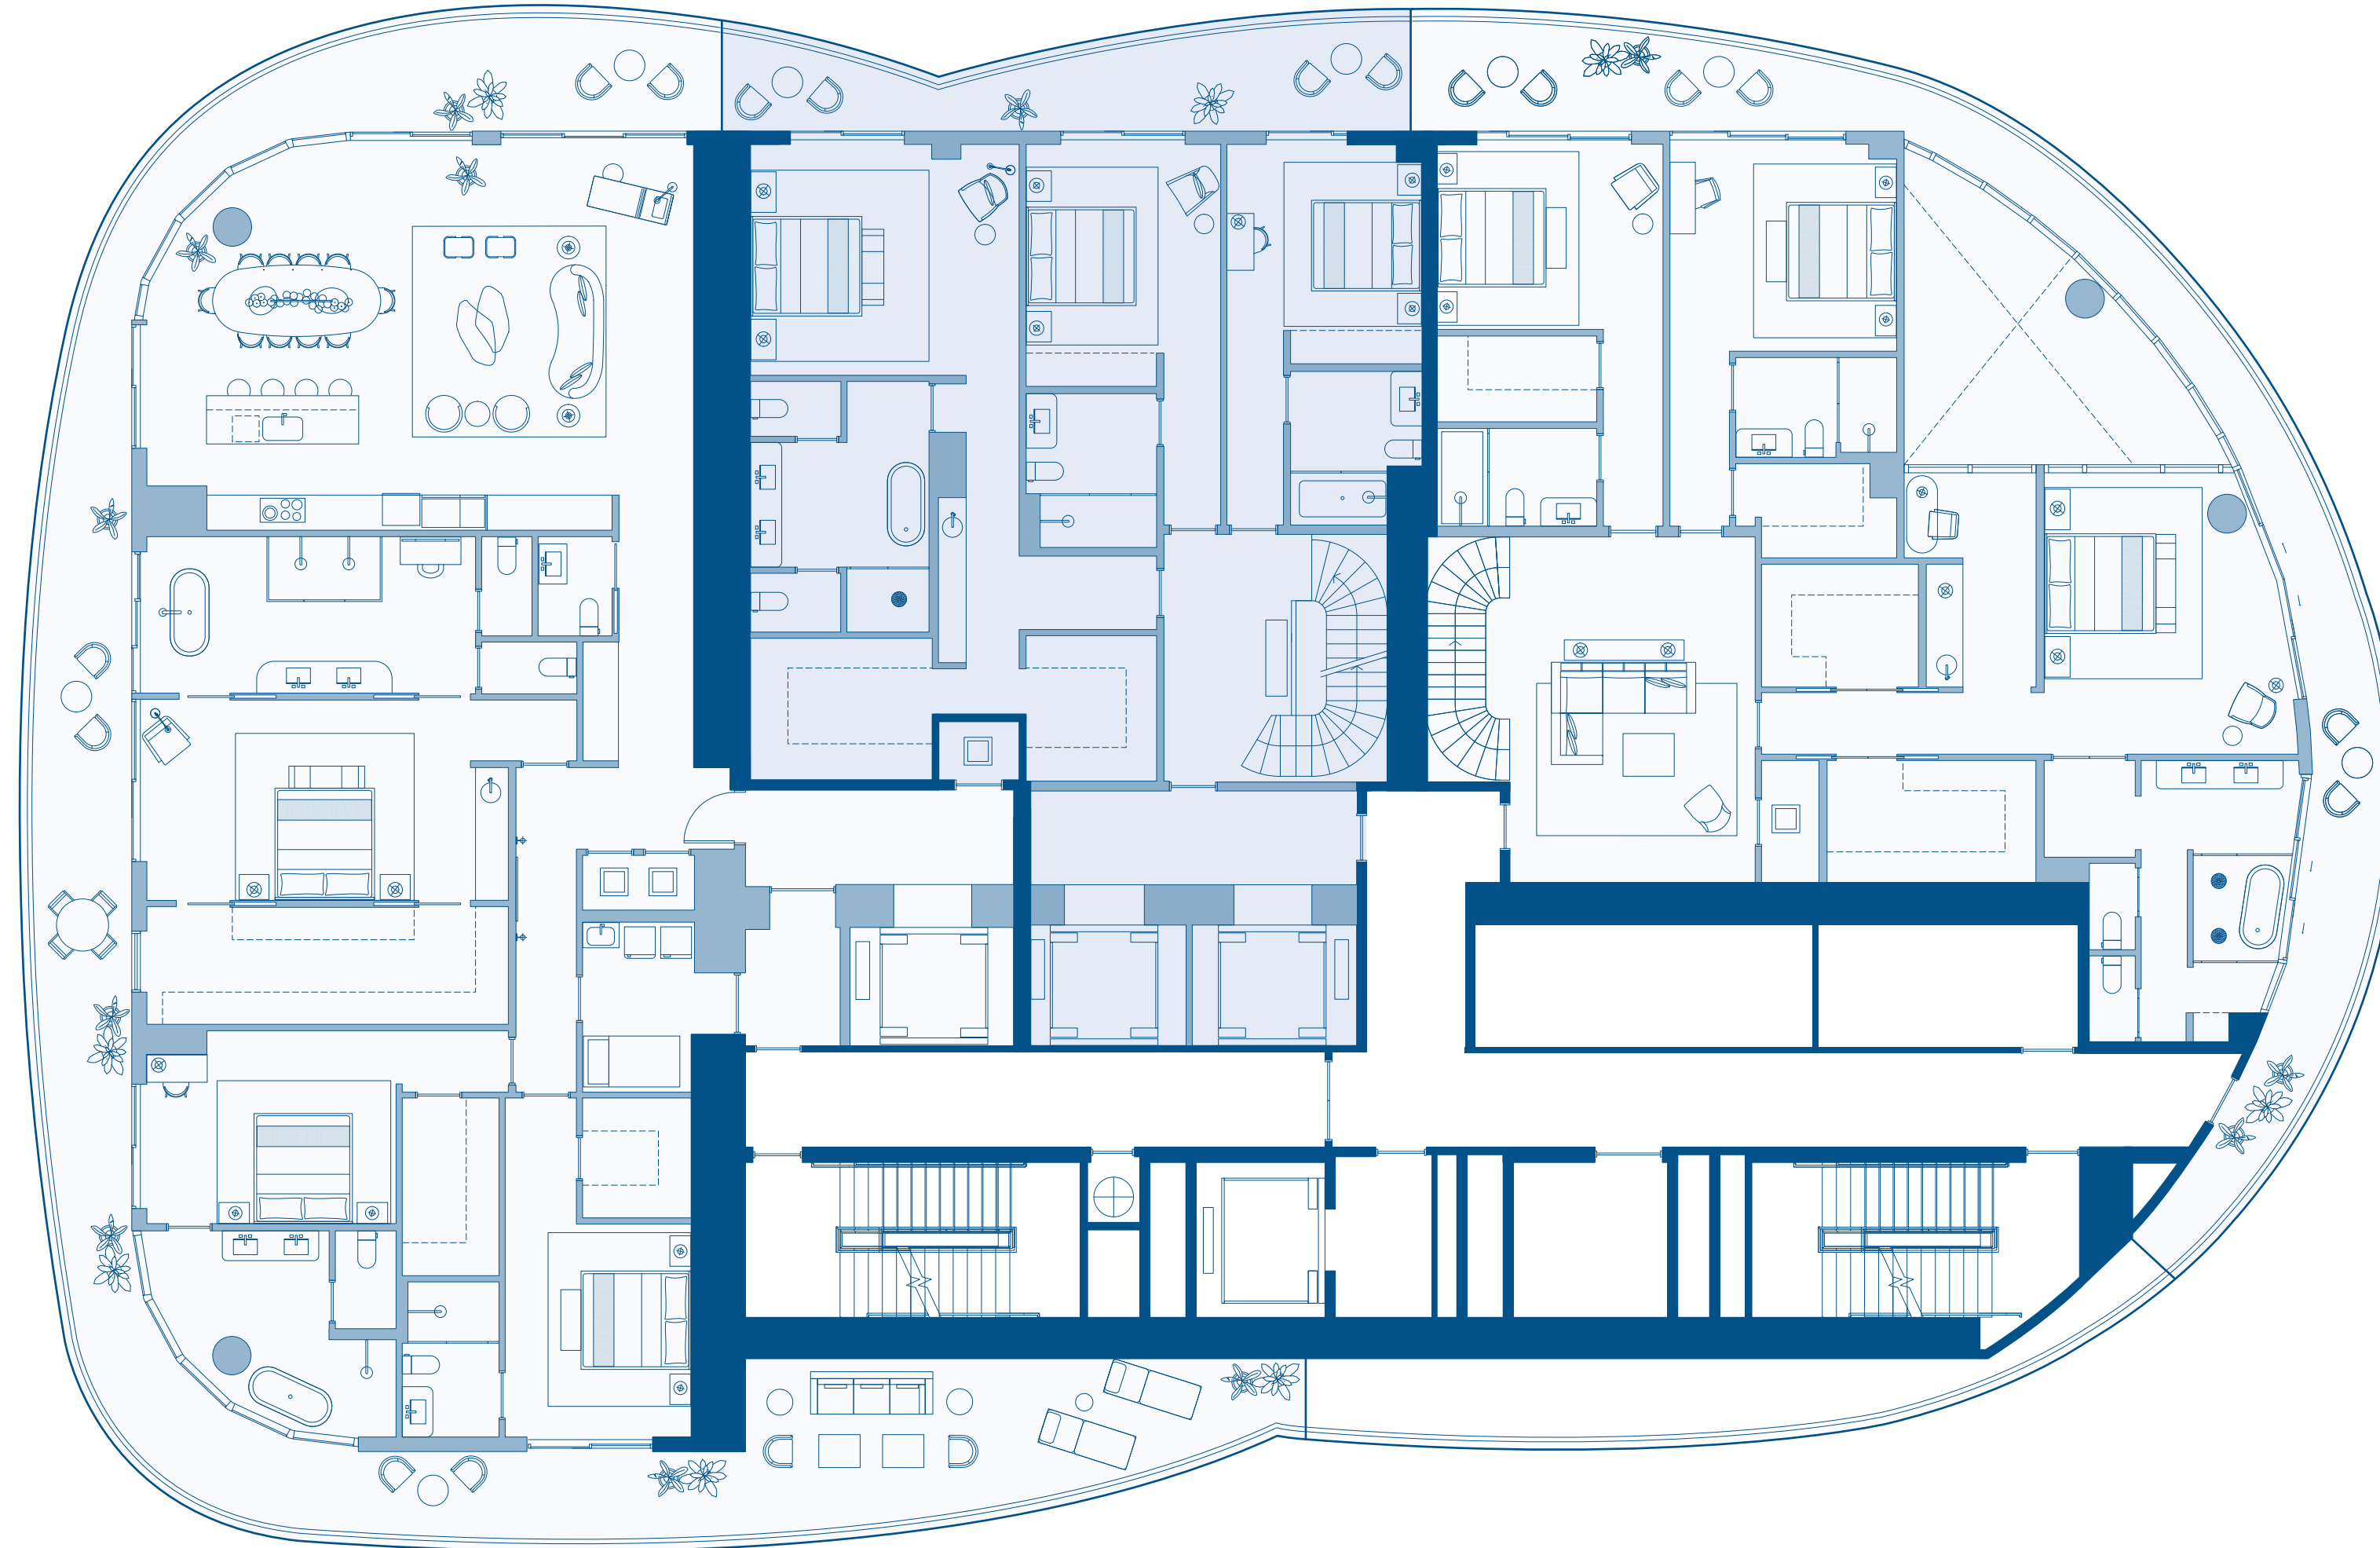

LEVEL 81

CONTEMPORANEO

BISCYANE BAY

PENTHOUSE 04
(SECOND FLOOR)

4 BEDROOMS
4 BATHROOMS

PENTHOUSE 02

3 BEDROOMS
3 BATHROOMS

PENTHOUSE 03
(SECOND FLOOR)

5 BEDROOMS
6 BATHROOMS

BRICKELL SKYLINE

SIMPSON PARK

NOT TO SCALE

LEVEL 82

TRADIZIONALE

BISCYANE BAY

BRICKELL SKYLINE

SIMPSON PARK

PENTHOUSE 04 (THIRD FLOOR)

4 BEDROOMS
4 BATHROOMS

PENTHOUSE 03 (THIRD FLOOR)

5 BEDROOMS
6 BATHROOMS

LEVEL 82

CONTEMPORANEO

BISCYANE BAY