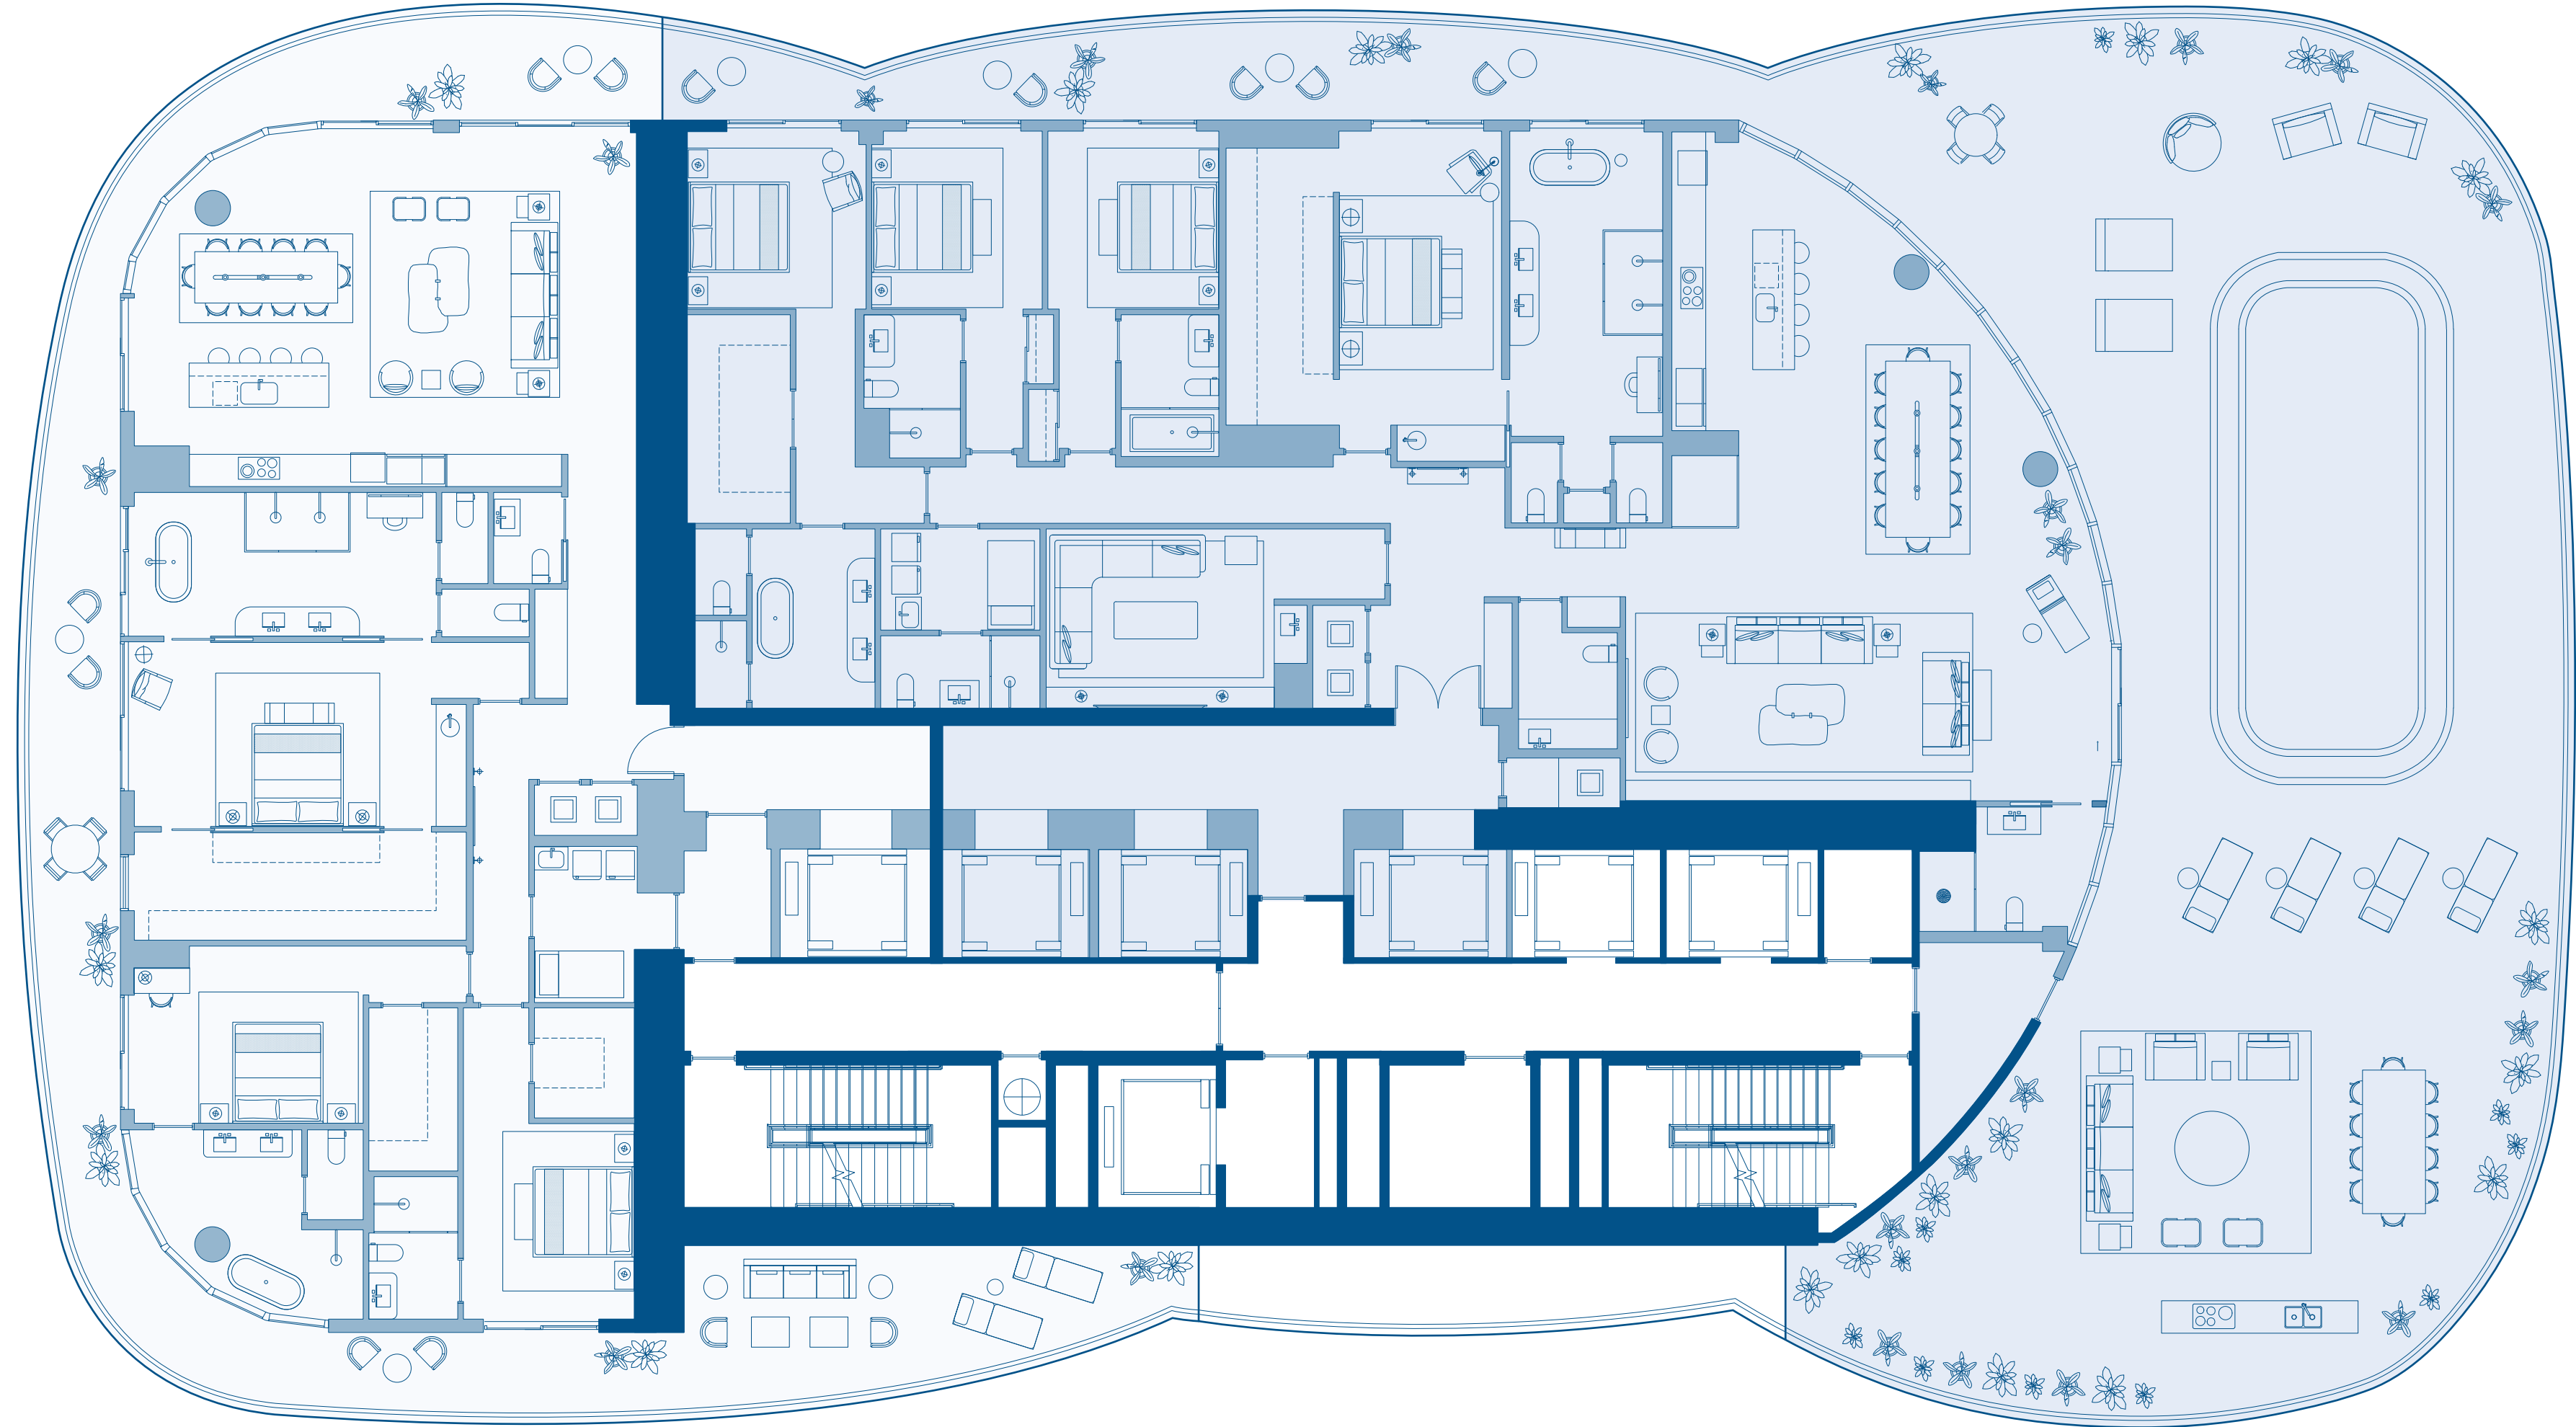

LEVEL 79

TRADIZIONALE

BISCYANE BAY

PENTHOUSE 01

4 BEDROOMS
5 BATHROOMS

PENTHOUSE 02

3 BEDROOMS
3 BATHROOMS

BRICKELL SKYLINE

SIMPSON PARK

NOT TO SCALE

LEVEL 79

CONTEMPORANEO

BISCYANE BAY

PENTHOUSE 01

4 BEDROOMS
5 BATHROOMS

BRICKELL SKYLINE