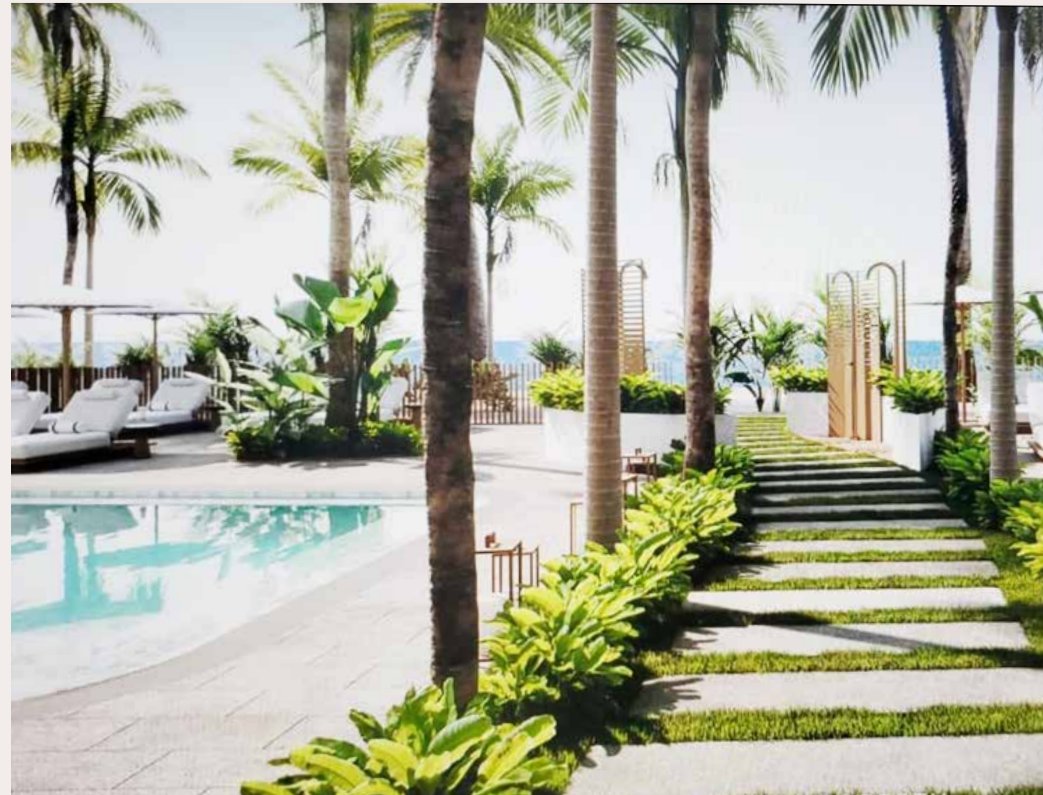

PATTERNED ACCENTS